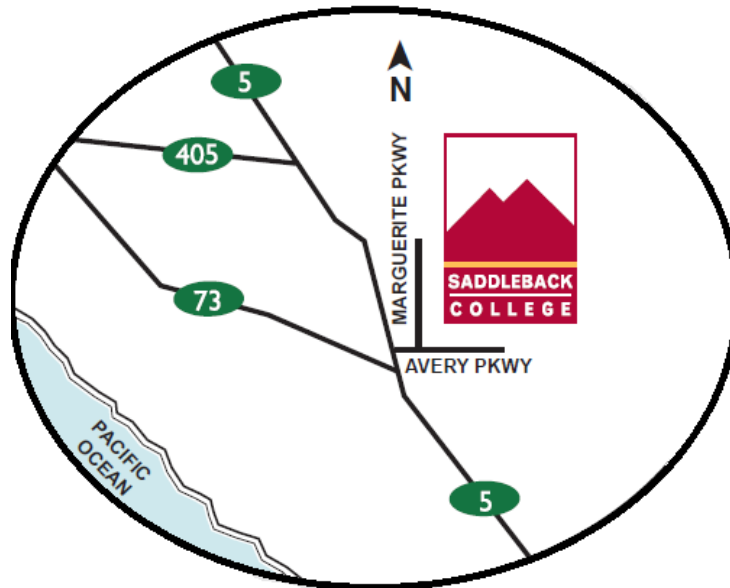

Saddleback College  
28000 Marguerite Pkwy  
Mission Viejo, CA 92692

**CMC<sup>3</sup> South - Fall Conference**  
**October 15th, 2016**

*“Measuring Success”*

**Saddleback College**  
**28000 Marguerite Pkwy**  
**Mission Viejo, CA 92692**

Directions to the Main Campus:

<https://www.google.com/maps/place/Saddleback+College>

Campus map to the Conference Site → Student Services Center SSC-212

<https://www.saddleback.edu/uploads/maps/sscmap.pdf>

From the I-5 freeway, exit at Avery Parkway in Mission Viejo and head east. Once you pass through Marguerite Parkway and up a small hill, you will enter the campus on your left. Once you enter the campus take the first right onto Campus Drive East (see the “Campus map to Conference Site”). Follow it around passing the athletic facilities. Once you pass the tennis courts on your right, turn left and park in Lot 5. Handicapped parking is available in Lot 5 and Lot 7A. The Student Services Center (SSC) is adjacent to Lot 5. The mini-conference will tentatively be held in the SSC Building on the 2<sup>nd</sup> floor SSC-212 with breakout sessions held in the new science building. Alternative parking in Lots 5A and 7.