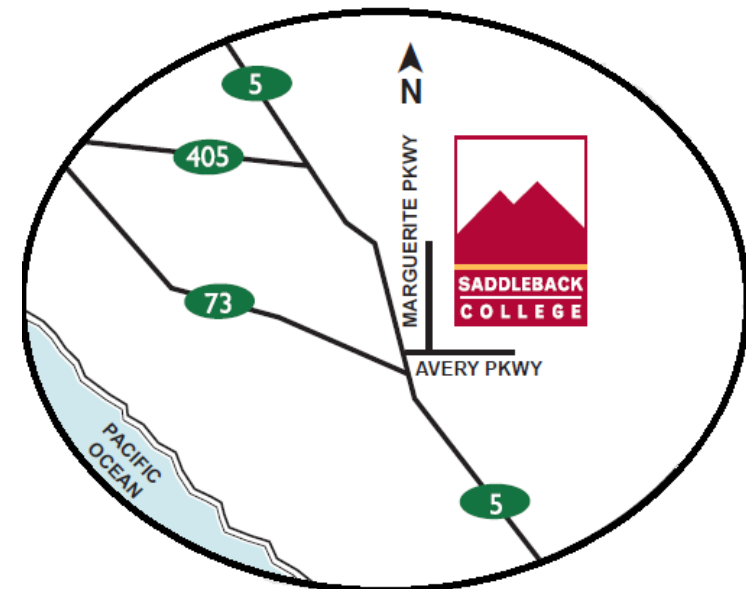

CMC³ South - Fall Conference October 10th, 2015

“Pros and Cons”

Saddleback College
28000 Marguerite Pkwy
Mission Viejo, CA 92692

Register Online at
www.cmc3s.org

Conference Hours:
8:00 AM to 3:00 PM

Directions to the Main Campus:

<https://www.google.com/maps/place/Saddleback+College>

Campus map to the Conference Site → Learning Resource Center (LRC)

<http://www.saddleback.edu/uploads/maps/tutoring.pdf>

From the I-5 freeway, exit at Avery Parkway in Mission Viejo and head east. Once you pass through Marguerite Parkway and up a small hill, you will enter the campus on your left. Once you enter the campus take the first right onto Campus Drive East (see the “Campus map to Conference Site”). Follow it around passing the athletic facilities. Once you pass the baseball field on your right, turn left on Library Drive and park in Lot 7. Handicapped parking is available in Lot 7A. The LRC (Learning Resources Center) is adjacent to Lot 7A. The mini-conference will be held in the LRC Building on the 2nd floor.