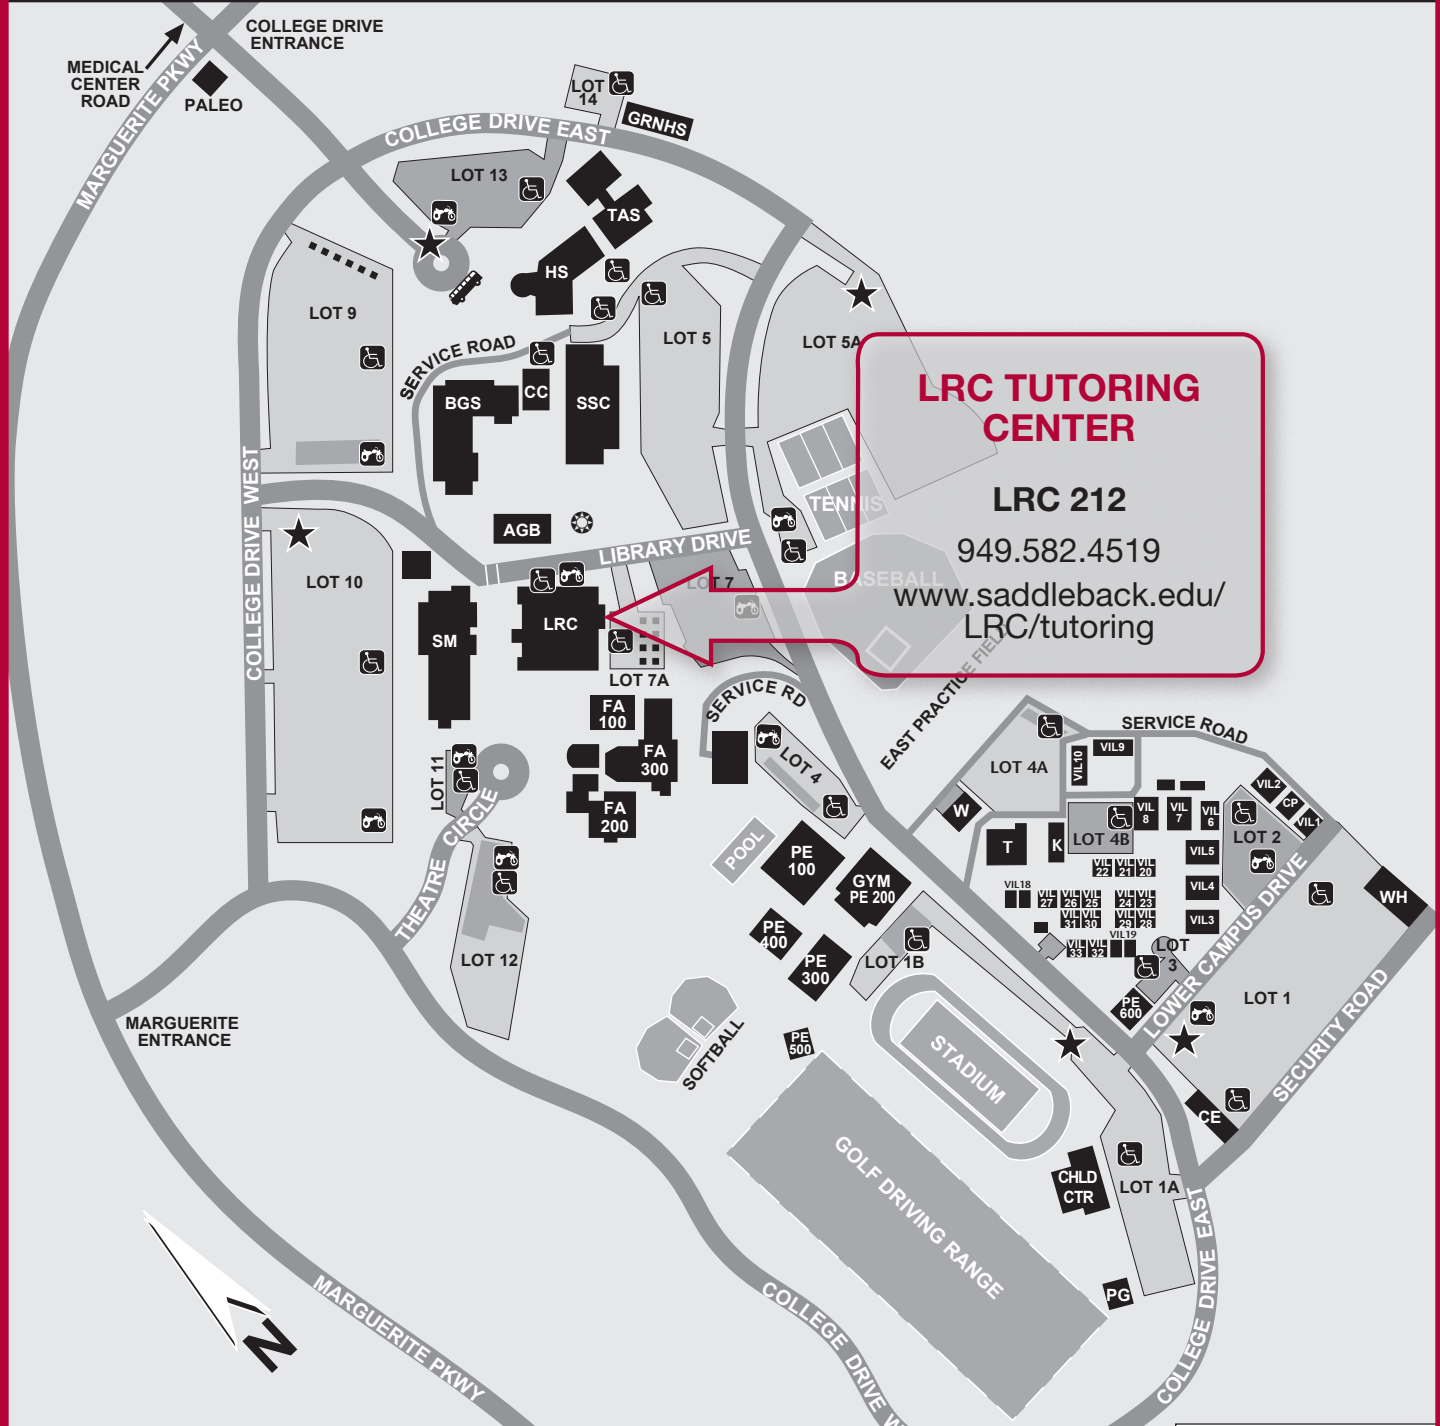

<https://www.google.com/maps/place/Saddleback+College>

Campus map to the Conference Site → Learning Resource Center (LRC)

<http://www.saddleback.edu/uploads/maps/tutoring.pdf>

From the I-5 freeway, exit at Avery Parkway in Mission Viejo and head east. Once you pass through Marguerite Parkway and up a small hill, you will enter the campus on your left. Once you enter the campus take the first right onto Campus Drive East (see the “Campus map to Conference Site”). Follow it around passing the athletic facilities. Once you pass the baseball field on your right, turn left on Library Drive and park in Lot 7. Handicapped parking is available in Lot 7A. The LRC (Learning Resources Center) is adjacent to Lot 7A. The mini-conference will be held in the LRC Building on the 2nd floor.

Saddleback College LRC Tutoring Center

(LRC) LEARNING RESOURCE CENTER

LRC TUTORING CENTER

LRC 212
 949.582.4519
www.saddleback.edu/LRC/tutoring

BUILDING KEY

- | | |
|--|-------------------------------------|
| AGB Administration & Governance Building | PALEO..... Paleo Lab |
| BGS Business/General Studies | PE..... Physical Education |
| CC Classroom Complex | PG Public Golf |
| CHLD CTR.... Child Dev. Center | SA Special Annex |
| CP Campus Police | SM..... Science & Mathematics |
| FA..... Fine Arts Complex | SSC..... Student Services Center |
| GRNHS..... Horticulture Greenhouse | Studio Theatre is located in FA 300 |
| HS Health Sciences | TAS..... Technology & Applied Sci. |
| LRC Learning Resource Center | VIL..... "Village" Classrooms |
| McKinney Theatre is located in FA 300 | W..... "W" Building (Comm. Arts) |
| | WH Warehouse |

- BUS STOP
- DAILY PARKING PERMIT DISPENSER (\$2.00/DAY)
- HANDICAPPED PARKING
- METERED PARKING
- MOTORCYCLE PARKING
- STAFF PARKING
- STUDENT PARKING
- VETERAN'S MEMORIAL

Please remember not to park in Staff, Handicapped, or Metered (if your stay is longer than 2 hrs.) parking areas!