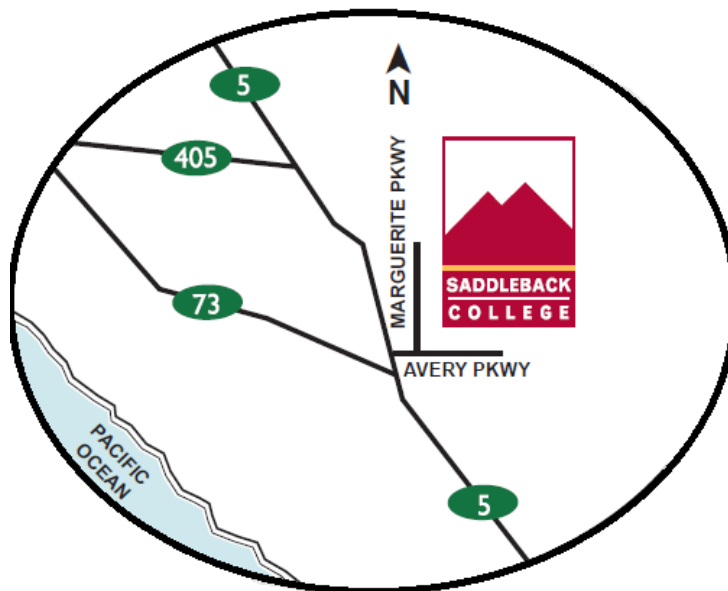

Saddleback College
28000 Marguerite Pkwy
Mission Viejo, CA 92692

Directions to the Main Campus:

<https://www.google.com/maps/place/Saddleback+College>

Campus map to the Conference Site → Learning Resource Center (LRC)

<http://www.saddleback.edu/uploads/maps/tutoring.pdf>

From the I-5 freeway, exit at Avery Parkway in Mission Viejo and head east. Once you pass through Marguerite Parkway and up a small hill, you will enter the campus on your left. Once you enter the campus take the first right onto Campus Drive East (see the “Campus map to Conference Site”). Follow it around passing the athletic facilities. Once you pass the baseball field on your right, turn left on Library Drive and park in Lot 7. Handicapped parking is available in Lot 7A. The LRC (Learning Resources Center) is adjacent to Lot 7A. The mini-conference will be held in the LRC Building on the 2nd floor.