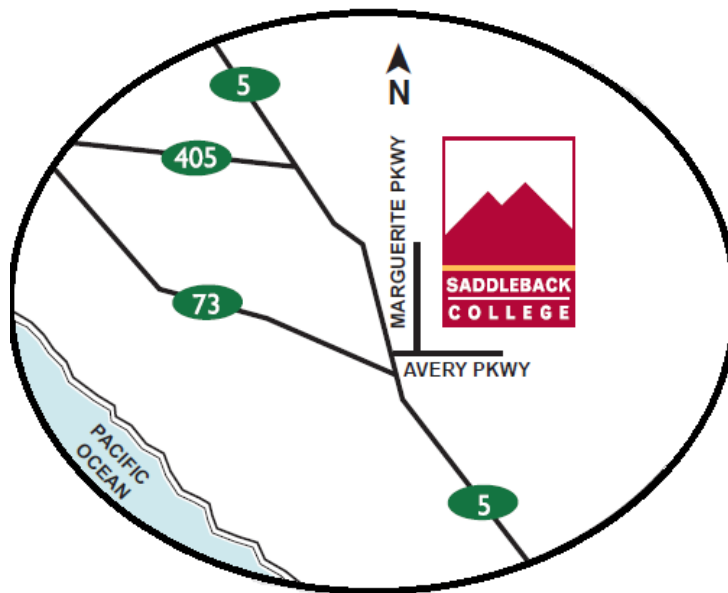

Saddleback College
28000 Marguerite Pkwy
Mission Viejo, CA 92692

Directions to the Main Campus:

<https://www.google.com/maps/place/Saddleback+College>

Campus map to the Conference Site → Learning Resource Center (LRC)

<http://www.saddleback.edu/uploads/maps/tutoring.pdf>

From the I-5 freeway, exit at Avery Parkway in Mission Viejo and head east. Once you pass through Marguerite Parkway and up a small hill, you will enter the campus on your left. Once you enter the campus take the first right onto Campus Drive East (see the “Campus map to Conference Site”). Follow it around passing the athletic facilities. Once you pass the baseball field on your right, turn left on Library Drive and park in Lot 7. Handicapped parking is available in Lot 7A. The LRC (Learning Resources Center) is adjacent to Lot 7A. The mini-conference will be held in the LRC Building on the 2nd floor.